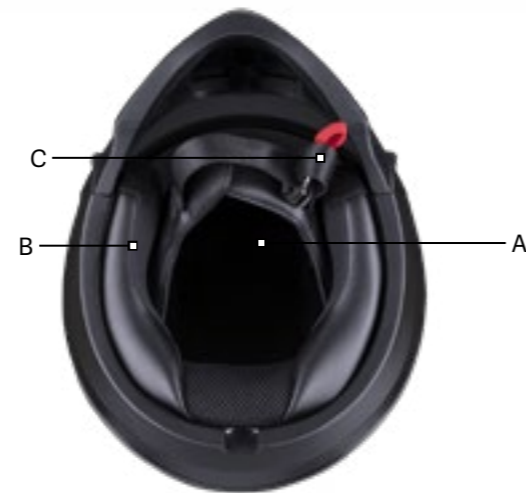

LIST OF ACCESSORIES

Category	Item code	Description	Msrp	Dealer price
Cheek Pad	86-610-60-02	COVERT-X KW3 STANDARD CHEEK PAD XS	€ 24,90	€ 12,45
	86-610-60-03	COVERT-X KW3 STANDARD CHEEK PAD S	€ 24,90	€ 12,45
	86-610-60-04	COVERT-X KW3 STANDARD CHEEK PAD M	€ 24,90	€ 12,45
	86-610-60-05	COVERT-X KW3 STANDARD CHEEK PAD L	€ 24,90	€ 12,45
	86-610-60-06	COVERT-X KW3 STANDARD CHEEK PAD XL	€ 24,90	€ 12,45
	86-610-60-07	COVERT-X KW3 STANDARD CHEEK PAD XXL	€ 24,90	€ 12,45
Chin Curtain	99-919-13	COVERT-X Chin Curtain	€ 9,90	€ 4,95
Liner Set	86-603-60-02	COVERT-X KW3 STANDARD LINER SET XS	€ 44,90	€ 22,45
	86-603-60-03	COVERT-X KW3 STANDARD LINER SET S	€ 44,90	€ 22,45
	86-603-60-04	COVERT-X KW3 STANDARD LINER SET M	€ 44,90	€ 22,45
	86-603-60-05	COVERT-X KW3 STANDARD LINER SET L	€ 44,90	€ 22,45
	86-603-60-06	COVERT-X KW3 STANDARD LINER SET XL	€ 44,90	€ 22,45
	86-603-60-07	COVERT-X KW3 STANDARD LINER SET XXL	€ 44,90	€ 22,45
Vents	99-947-01	COVERT-X Top Vent Ass'y M/Black	€ 4,90	€ 2,45
	99-947-02	COVERT-X Top Vent Ass'y Black	€ 4,90	€ 2,45
Mask	99-934-015	COVERT-X Mask Matte Black	€ 34,90	€ 17,45
Logo	-	COVERT-X LOGO (Only for warranty)	-	-
Sun Visor	52-547-50	EXO-COMBAT/COVERT-X Sunvisor Clear (KS-8)	€ 19,90	€ 9,95
	52-547-51	EXO-COMBAT/COVERT-X Sun Visor Light Smoke (KS-8)	€ 19,90	€ 9,95
	52-547-68	EXO-COMBAT/COVERT-X Sun Visor Dark Smoke (KS-8)	€ 19,90	€ 9,95
	52-547-69	EXO-COMBAT/COVERT-X Sun Visor SILVER (KS-8)	€ 29,90	€ 14,95
	52-547-71	EXO-COMBAT/COVERT-X Sun Visor GOLD (KS-8)	€ 29,90	€ 14,95
Etc.	-	COVERT-X SUNVISOR HOLDER ASSY L (Only for warranty)	-	-
	-	COVERT-X SUNVISOR HOLDER ASSY R (Only for warranty)	-	-
	-	COVERT-X SUNVISOR COVER L (Only for warranty)	-	-
	-	COVERT-X SUNVISOR COVER R (Only for warranty)	-	-
	-	COVERT-X ASSY/ CHIN HOLDER COVER (Only for warranty)	-	-
	-	COVERT-X ASSY/ MASK HOLDER (Only for warranty)	-	-