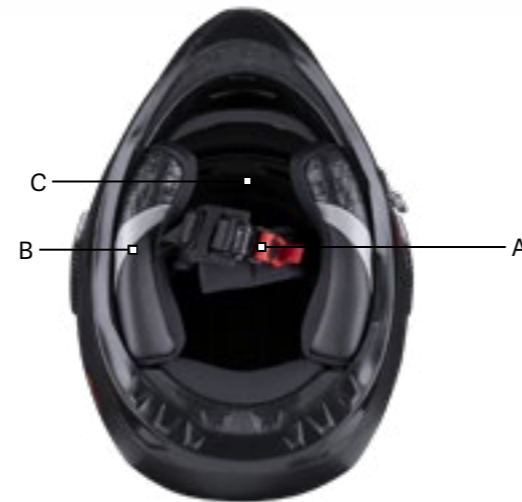

LIST OF ACCESSORIES

Category	Item code	Description	Msrp	Dealer price	
Liner Set	87-603-60-02	Liner Set KW3 EXO-HX1 XS	€ 44,90	€ 22,45	
	87-603-60-03	Liner Set KW3 EXO-HX1 SM	€ 44,90	€ 22,45	
	87-603-60-04	Liner Set KW3 EXO-HX1 MD	€ 44,90	€ 22,45	
	87-603-60-05	Liner Set KW3 EXO-HX1 LG	€ 44,90	€ 22,45	
	87-603-60-06	Liner Set KW3 EXO-HX1 XL	€ 44,90	€ 22,45	
	87-603-60-07	Liner Set KW3 EXO-HX1 2XL	€ 44,90	€ 22,45	
Cheek Pad	87-610-60-02	Cheek Pad KW3 EXO-HX1 XS	€ 24,90	€ 12,45	
	87-610-60-03	Cheek Pad KW3 EXO-HX1 SM	€ 24,90	€ 12,45	
	87-610-60-04	Cheek Pad KW3 EXO-HX1 MD	€ 24,90	€ 12,45	
	87-610-60-05	Cheek Pad KW3 EXO-HX1 LG	€ 24,90	€ 12,45	
	87-610-60-06	Cheek Pad KW3 EXO-HX1 XL	€ 24,90	€ 12,45	
	87-610-60-07	Cheek Pad KW3 EXO-HX1 2XL	€ 24,90	€ 12,45	
Faceshield	60-526-50	KDF19, EXO-HX1 Shield MAXVISION READY ASS'Y CLEAR	€ 34,90	€ 17,45	
	60-526-51	KDF19, EXO-HX1 Shield MAXVISION READY ASS'Y L/SMOKE	€ 34,90	€ 17,45	
	60-526-68	KDF19, EXO-HX1 Shield MAXVISION READY ASS'Y D/SMOKE	€ 34,90	€ 17,45	
	60-526-69	KDF19, EXO-HX1 Shield MAXVISION READY ASS'Y SILVER MIRROR	€ 39,90	€ 19,95	
	60-526-70	KDF19, EXO-HX1 Shield MAXVISION READY ASS'Y BLUE MIRROR	€ 39,90	€ 19,95	
	60-526-71	KDF19, EXO-HX1 Shield MAXVISION READY ASS'Y GOLD MIRROR	€ 39,90	€ 19,95	
60-526-72	KDF19, EXO-HX1 Shield MAXVISION READY ASS'Y PURPLE MIRROR	€ 39,90	€ 19,95		
Pinlock Lens	60-521-50	EXO-HX1 Pinlock Lens Clear (DKS276)	€ 29,90	€ 14,95	
Sun Visor	52-551-68	EXO-HX1 SUN VISOR D/SMOKE (KS-13)	€ 19,90	€ 9,95	
Chin Curtain	99-948-07	EXO-HX1 CHIN CURTAIN	€ 9,90	€ 4,95	
Side Cover	99-948-08	EXO-HX1 SIDE COVER SET BLACK	€ 9,90	€ 4,95	
	99-948-09	EXO-HX1 SIDE COVER SET WHITE	€ 9,90	€ 4,95	
Shield Cover	99-948-10	EXO-HX1 SHIELD COVER SET CARBON PATTERN	€ 9,90	€ 4,95	
Vents	99-948-11	EXO-HX1 TOP VENT ASS'Y G/WHITE	€ 9,90	€ 4,95	
	99-948-12	EXO-HX1 TOP VENT ASS'Y M/BLACK	€ 9,90	€ 4,95	
	99-948-13	EXO-HX1 TOP VENT ASS'Y M/CEMENT GREY	€ 9,90	€ 4,95	
	99-948-14	EXO-HX1 TOP VENT ASS'Y BLACK	€ 9,90	€ 4,95	
	99-948-15	EXO-HX1 REAR VENT ASS'Y G/WHITE	€ 9,90	€ 4,95	
	99-948-16	EXO-HX1 REAR VENT ASS'Y M/BLACK	€ 9,90	€ 4,95	
	99-948-17	EXO-HX1 REAR VENT ASS'Y M/CEMENT GREY	€ 9,90	€ 4,95	
	99-948-01	EXO-HX1 MOUTH VENT M/BLACK DEFAULT DESIGN	€ 14,90	€ 7,45	
	99-948-02	EXO-HX1 MOUTH VENT WHITE DEFAULT DESIGN	€ 14,90	€ 7,45	
	99-948-03	EXO-HX1 MOUTH VENT M/CEMENT GREY DEFAULT DESIGN	€ 14,90	€ 7,45	
	99-948-04	EXO-HX1 MOUTH VENT M/BLACK ACCESSORY DESIGN 1	€ 14,90	€ 7,45	
	99-948-05	EXO-HX1 MOUTH VENT WHITE ACCESSORY DESIGN 1	€ 14,90	€ 7,45	
	99-948-06	EXO-HX1 MOUTH VENT M/CEMENT GREY ACCESSORY DESIGN 1	€ 14,90	€ 7,45	
	Peak Visor	99-946-10	EXO-HX1 PEAK VISOR M/BLACK	€ 28,90	€ 14,45
99-946-05		EXO-HX1 PEAK VISOR WHITE	€ 28,90	€ 14,45	
99-946-228		EXO-HX1 PEAK VISOR M/CEMENT GREY	€ 28,90	€ 14,45	
Etc.	-	EXO-HX1 RATCHET BOLT (M6X7) (Only for warranty)	-	-	
Logo	-	EXO-HX1 FRONT LOGO (Only for warranty)	-	-