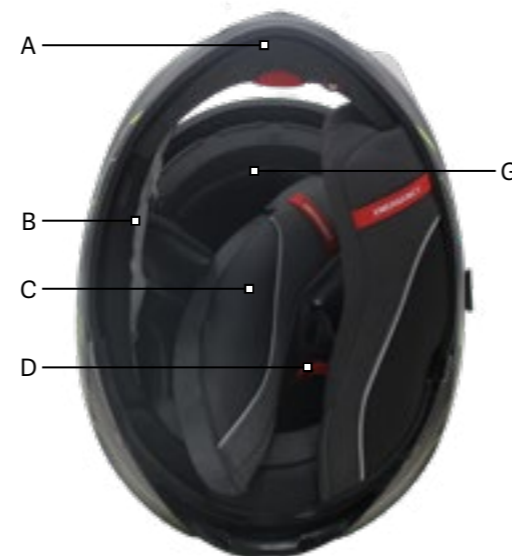

EXO-R1 CARBON AIR  
EXO-R1 AIR

- 1 - Top vent
- 2 - Supervent (M - L)
- 3 - Shield Ratchet
- 4 - Shield lock
- 5 - Lower vent
- 6 - Rear vent
- 7 - Chin curtain
- 8 - Breathguard

- A - Chin EPS + Air pump
- B - Air pocket
- C - Cheek pad
- D - Chinstrap snap
- E - S logo
- F - Rear logo
- G - Crown liner
- H - Pins for Pinlock