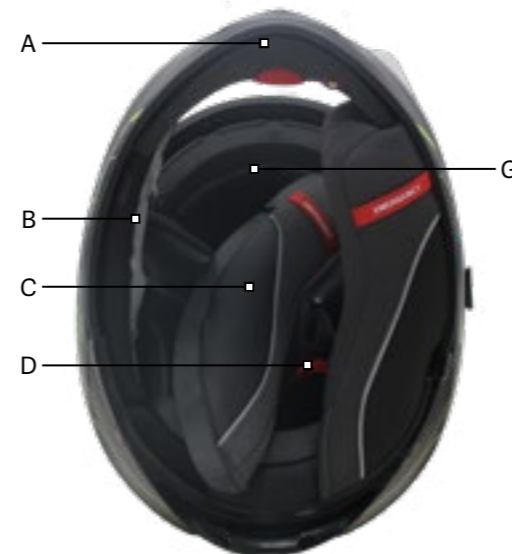

FULLFACE

LIST OF ACCESSORIES