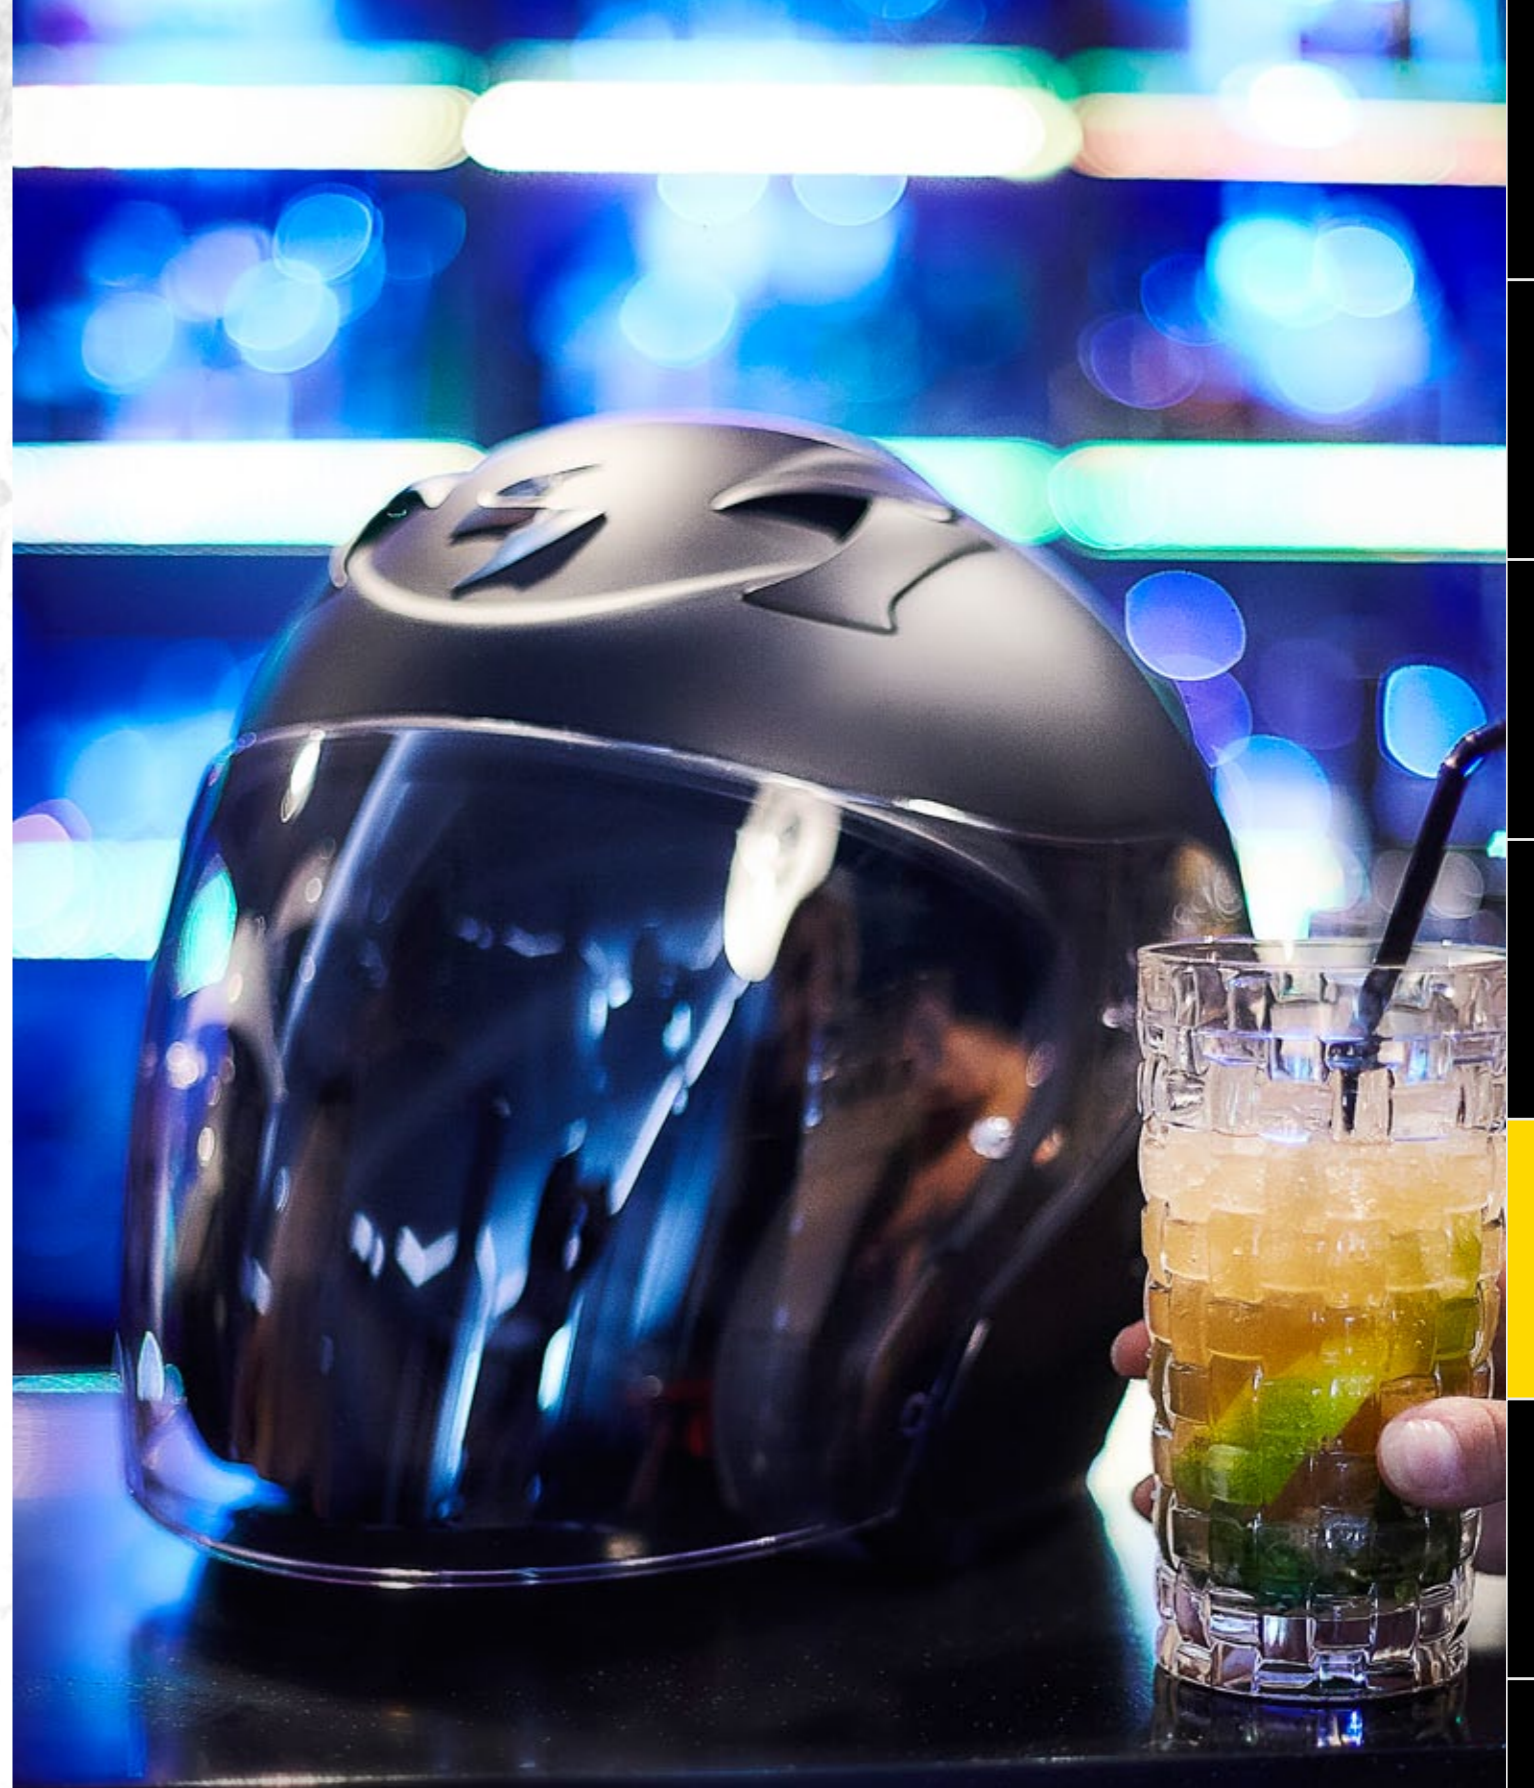

PREMIUM
FULL FACE
MODULAR
STREET FIGHT
JET
ADVENTURE
OFF-ROAD
MISC.