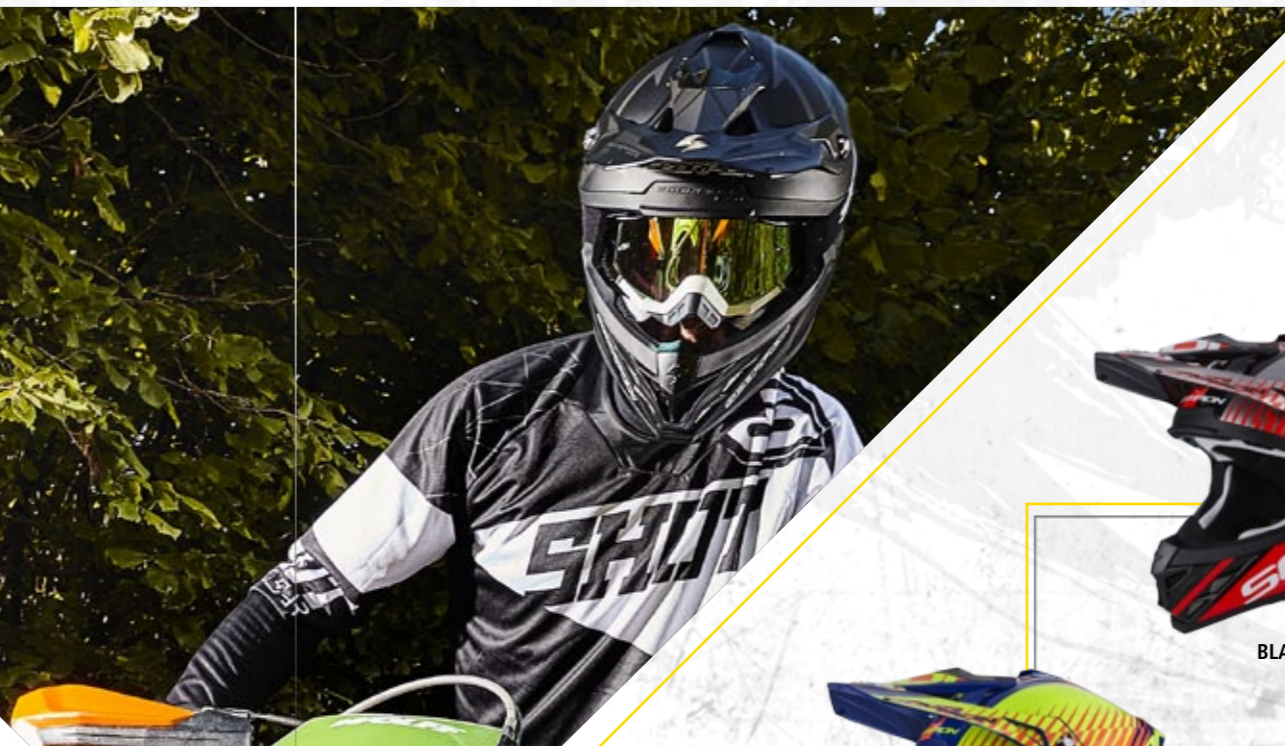

35-247-160
BLACK-NEON RED

35-247-204
BLUE-ORANGE

PREMIUM

FULL FACE

MODULAR

STREET FIGHT

JET

ADVENTURE

OFF-ROAD

MISC.

VX-15 EVO Air
99

VX-15 EVO Air