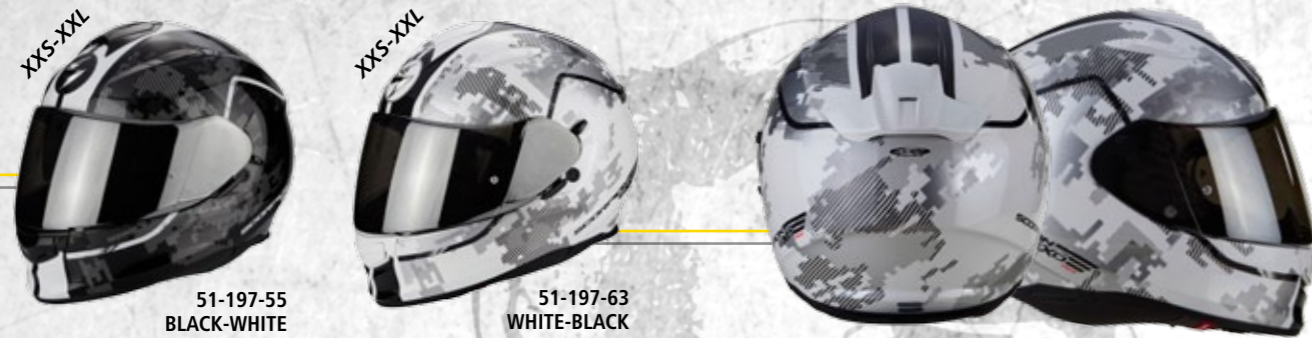

Guard

XXS-XXL
51-197-55
BLACK-WHITE

XXS-XXL
51-197-63
WHITE-BLACK