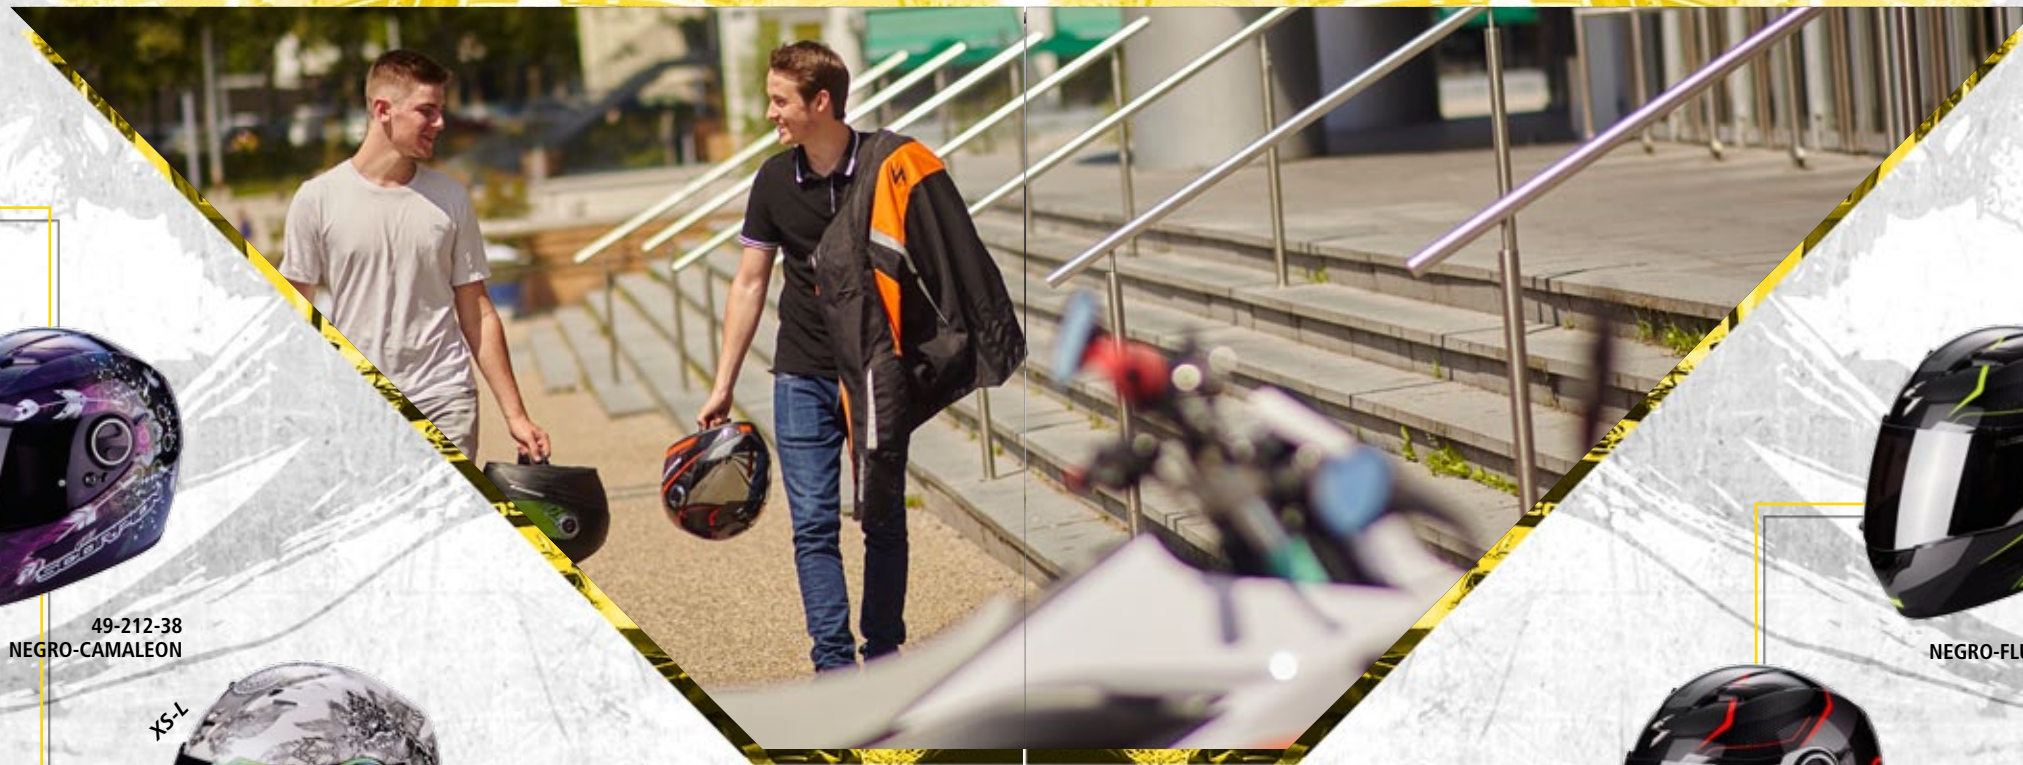

NEW

Dream

159,90 €

NEW

Vision

159,90 €

Xs-L

Xs-L