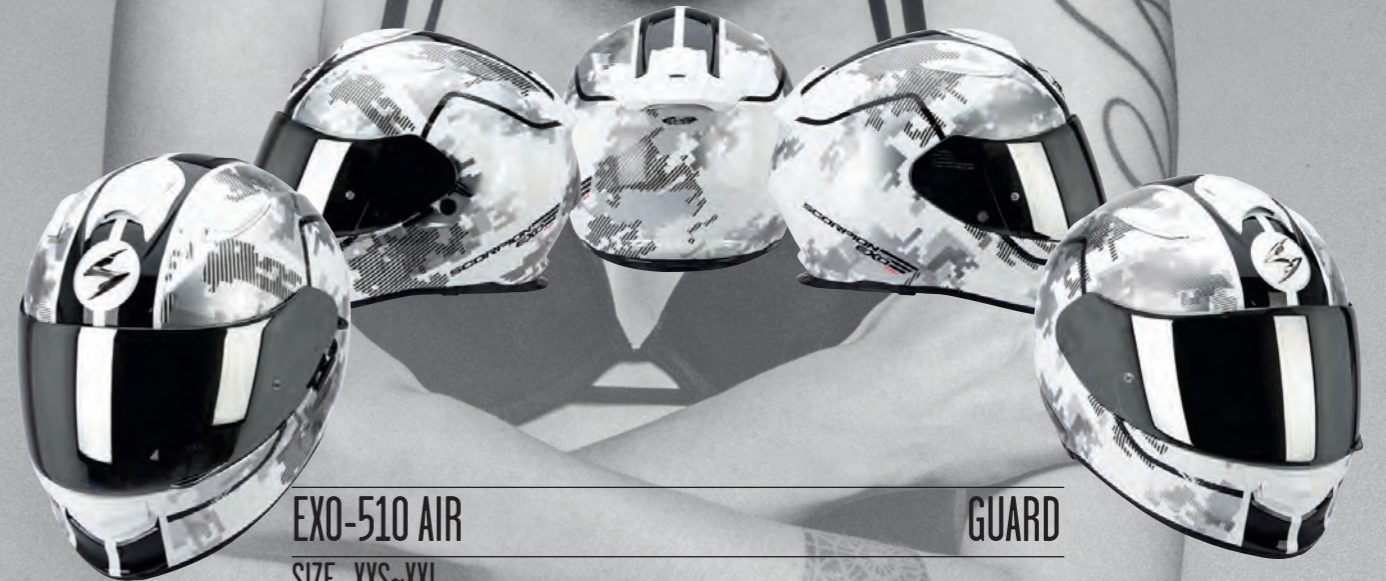

STAGE

BLACK-RED
GLOSS
51-196-24

BLACK-SILVER-RED
GLOSS
51-196-141

SCORPION - no pleasure without fun

2016NEW

EXO-510 AIR
SIZE : XXS~XXL

GUARD

BLACK-WHITE
GLOSS
51-197-55