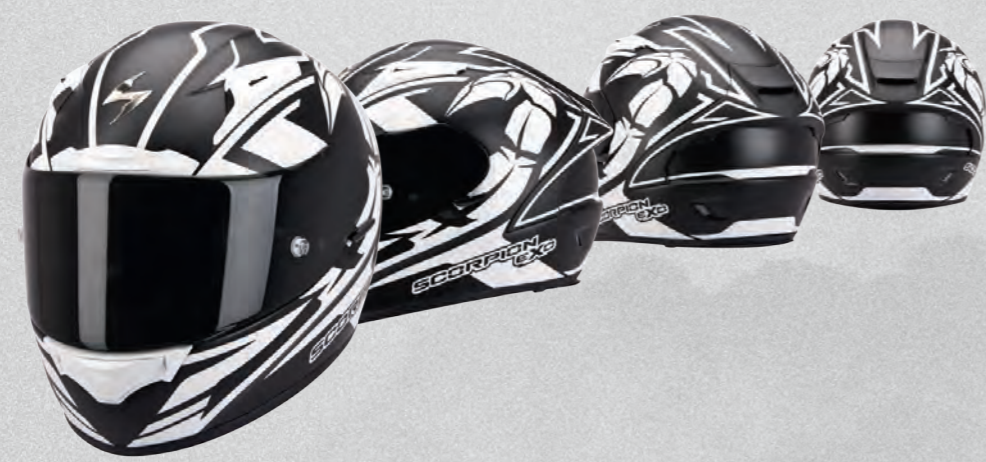

EXO-2000 EVO AIR TRACK
SIZE : XS~XL