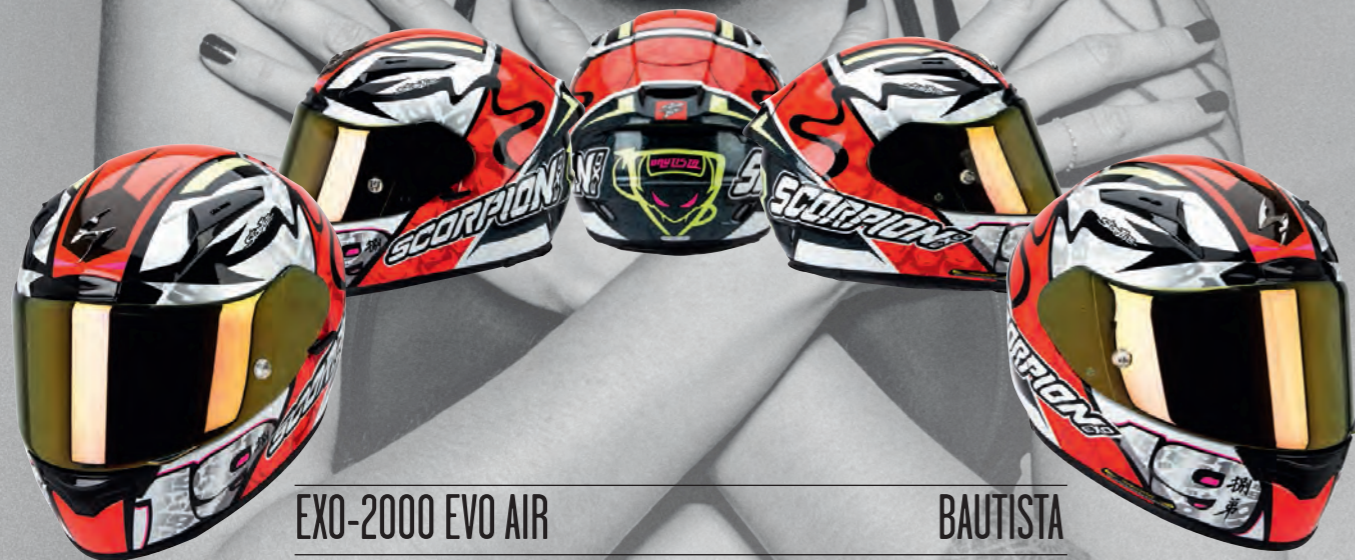

SCORPION - no pleasure without fun

2016NEW

EXO-2000 EVO AIR
SIZE : XS~XL

BAUTISTA

SCORPION - no pleasure without fun

2016NEW