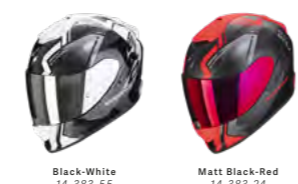

EXO-R1 CARBON AIR
CORPUS II

MG

SOLID

EXO-R1 AIR
ORBIS

VICTORY

REPLICA
ALVARO II

FABIO
MONSTER REPLICA

WEST

EXO-491
RUN

FABIO 20

SOLID

EXO-390
CUBE

BEAT

VATIS

GAZ

SOLID

EXO-1400 CARBON AIR
OBSCURA

DRIK

LEGIONE

EXO-TECH
FORZA

TOP

EXO-TECH
FORZA

CHICA II

STING

IGHOST

SOLID

EXO-TECH
CARBON

CLONER

ARANEA

SOLID

EXO-1400 AIR
FORTUNA

SOLID

EXO-930 SMART
SOLID

PRIMUS

TRAP

SQUARE

SOLID

ASIO

ATTUNE

VITTORIA

CORSA

GAIA

SOLID

EXO-930 SMART
SOLID

EXO-930
CIELO

NAVIG

SHOT

SOLID

EXO-520 SMART AIR
SOLID

EXO-520 AIR
LATEN

SHADE

COVER

TINA

EXO-920 EVO
SOLID

EXO-920 EVO
SOLID

EXO-HX1 CARBON SE
SOLID

EXO-HX1
OHNO