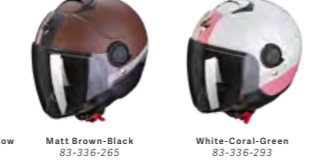

EXO-COMBAT EVO

BELFAST CARBON

BELFAST EVO CARBON

BELFAST EVO

RETROL

LUXE

SOLID

ADX-2

VX-22 AIR

VX-16 AIR

EXO-CITY

EXO-S1

CROSS-VILLE

SOLID

ROLL

SOLID

STRADA

STRADA

ROLL

ROLL

SOLID

TUB

SOLID

EXO-230

FENIX

SR

SOLID