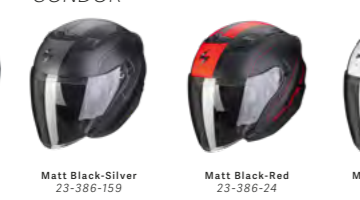

EXO-COMBAT EVO

BELFAST CARBON

BELFAST EVO CARBON

BELFAST EVO

RETROL

LUXE

SOLID

ADX-2

VX-22 AIR

VX-16 AIR

EXO-CITY

EXO-S1

CROSS-VILLE

SOLID

ROLL

SOLID

STRADA

STRADA

ROLL

ROLL

SOLID

TUB

SOLID

EXO-230

FENIX

SR

SOLID