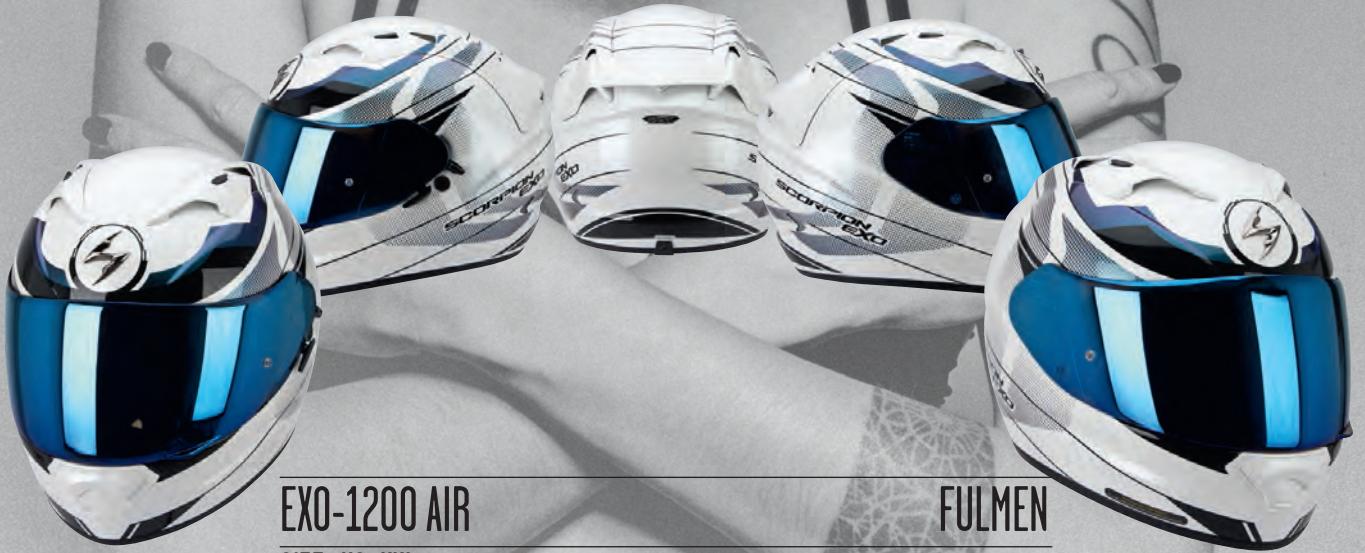

EXO-1200 AIR

SIZE : XS~XXL

ALIAS

MATT BLACK SILVER
45-184-114

SCORPION - no pleasure without fun

2016NEW

TOURING

EXO-1200 AIR