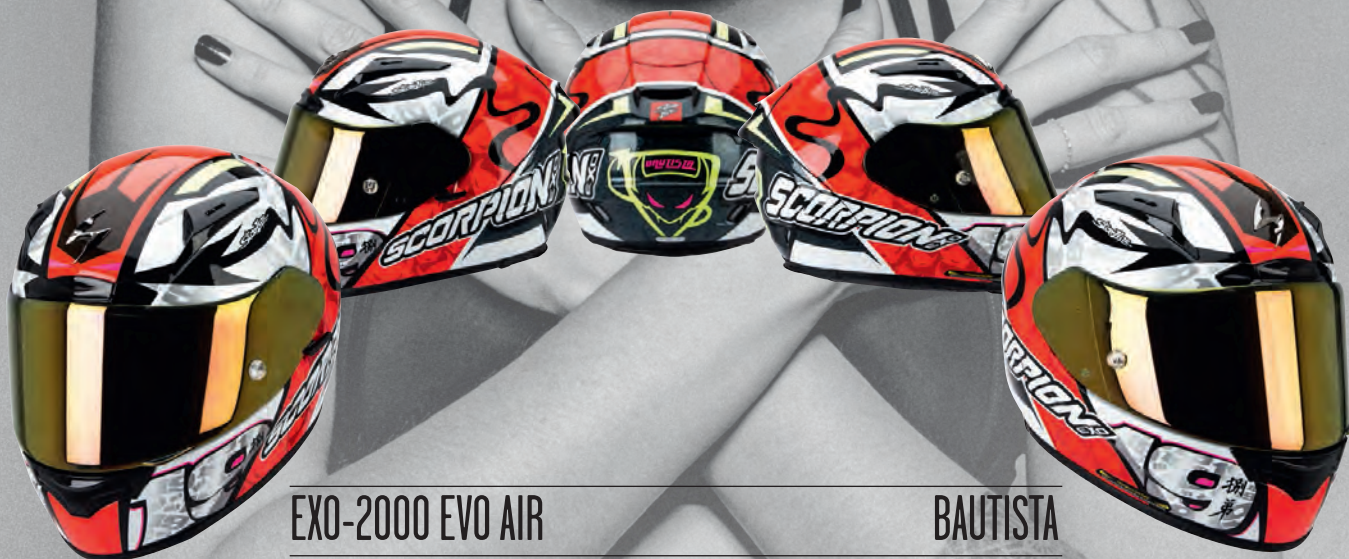

PEAK VISOR EXTENSION

MODEL	REF
VX-20 AIR	20-107-03
VX-15 EVO AIR	35-107-03

SCORPION

F
MOTO STEIB

SCORPION
EXO

No pleasure without fun

ONROAD RANGE	P.06
■ SPORT	
SCORPION EXO-2000 EVO AIR	P.08
SCORPION EXO-710 AIR	P.16
■ TOURING	
SCORPION EXO-1200 AIR	P.22
SCORPION EXO-510 AIR	P.32
SCORPION EXO-410 AIR	P.44
■ MODULABLE	
SCORPION EXO-3000 AIR	P.50
SCORPION EXO-920	P.54
■ JET	
SCORPION EXO-220	P.58
SCORPION BELFAST	P.64
SCORPION EXO-100	P.72
OFFROAD RANGE	P.80
■ CROSS	
SCORPION VX-20 AIR	P.78
SCORPION VX-15 EVO AIR	P.84
ACCESSORIES	P.94
GLASSES OFFROAD	P.96
DISTRIBUTORS	P.98

Available sizes

*All models are delivered with clear approved faceshield.

SCORPION **EXO-2000 EVO AIR**

STYLED FOR SPEED

The most advanced and fastest helmet ever designed by Scorpion comes back from few years winning on various race circuits, and it has now evolved ! Lighter, stronger, prettier and still with it's previous innovations, but with a 5 year warranty !

SCORPION - no pleasure without fun

2016NEW

EXO-2000 EVO AIR
SIZE : XS~XL

BAUTISTA

NEON RED
GLOSS
36-131-64

SCORPION - no pleasure without fun

2016NEW

EXO-2000 EVO AIR