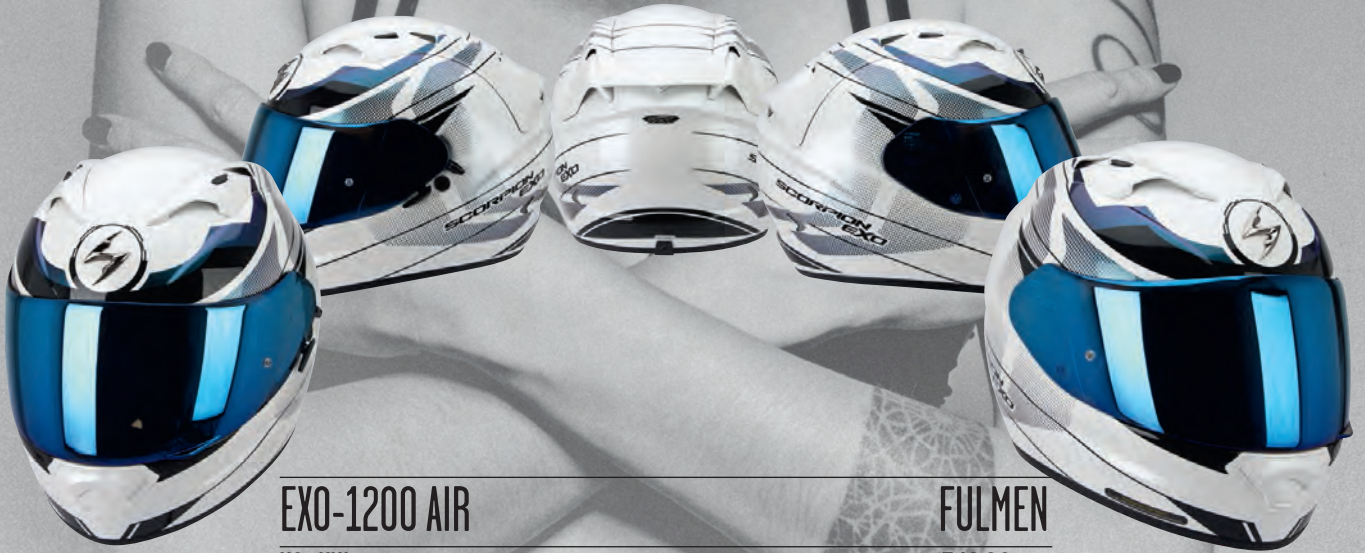

SCORPION - no pleasure without fun

2016NEW

TOURING

EXO-1200 AIR

XS~XXL

FULMEN

349,90 €