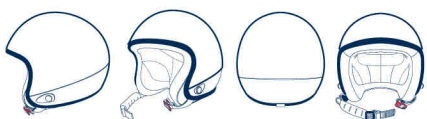

# *Love Helmets*

*A New Original  
Concept!*

*Love Helmets*

A detailed line art illustration of a motorcycle helmet, shown from a three-quarter front view. The helmet features a prominent chin bar, a visor, and various ventilation ports. The word "HELMETS" is printed across the center in a bold, italicized, blue font. The entire illustration is rendered in a light gray outline style.