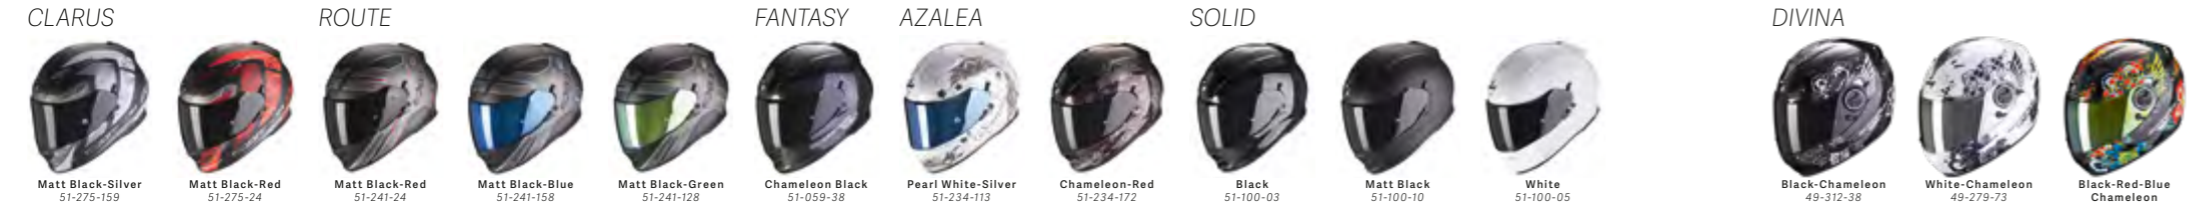

Jet Peak

Helmet models	Black	Brown	Black Matte	White	Neon Yellow	Neon Red	Anthracite Matte	Matte Cement Grey	Remark
EXO-900 Air EXO-910 Air	99-918-03	-	99-918-10	99-918-05	99-918-50	99-918-64	99-918-67	-	-
Belfast/Belfast Luxe/ Belfast Carbon	81-107-03	81-107-04	-	-	-	-	-	-	Artificial Leather
EXO-HX1	-	-	99-946-10	99-946-05	-	-	-	99-946-228	Solid Colors Only

Light smoke

Dark smoke

Silver mirror

Blue mirror

Gold mirror

Purple mirror

**SHIELDS
SUNVISORS**

EXO-R1 CARBON AIR **EXO-R1 AIR**

EXO-1400 CARBON AIR

EXO-1400 AIR

EXO-1400 AIR

EXO-510 AIR

EXO-510 AIR

EXO-490

EXO-390

EXO-390