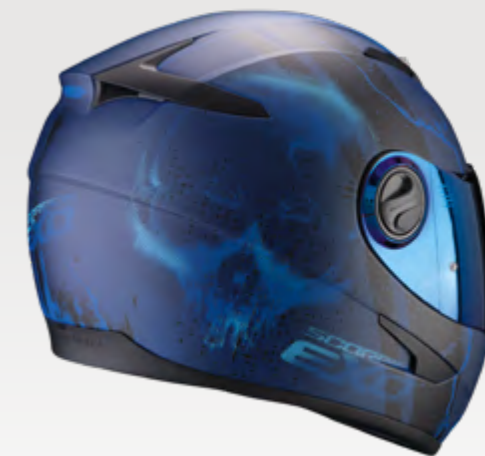

EXO-490

EXO-490 | DAR