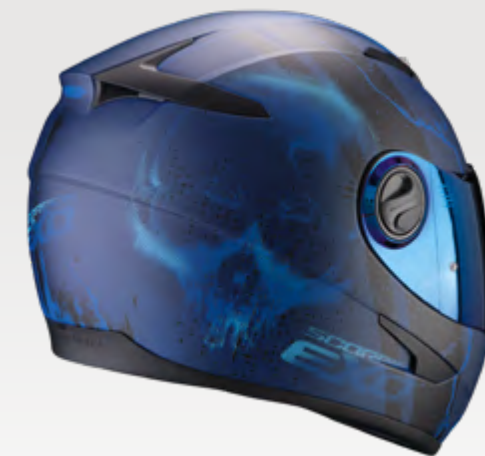

EXO-490

EXO-490 | DAR

159,90 €