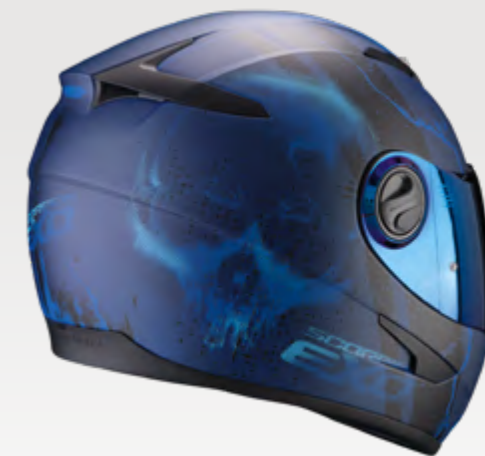

EXO-490

EXO-490 | DAR

159,90 €