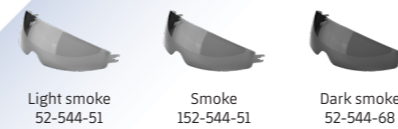

SUNVISORS

Light smoke
52-544-51

Smoke
152-544-51

Dark smoke
52-544-68

JET PEAK

Artificial leather